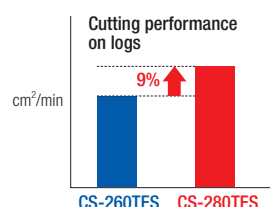

## CS-280TES Top Handle Chainsaw\*

**\*For trained  
tree surgeon  
operators only**

ECHO's CS-280TES is built for the professional user and has a new 26.9cc engine. The chainsaw's increased engine output of 1.04kW means it has a 9% higher cutting performance in comparison to its predecessor, the CS-260TES. It is also Stage 2 emissions compliant.

The wrap-around handle is designed to encourage industry best practice, requiring the operator to use both hands. This also helps to make it comfortable to use for extended periods of time.

The side access tensioning is easily accessible for chain adjustments. It is supplied with a 25cm guide bar.

### ECHO Innovation: Easy Start

Denoted by the ES symbol on the chainsaw, Easy Start minimises the effort required to start the engine. With Easy Start the pulling power needed on the starter rope is greatly reduced compared to other makes, with no kick-back effect in cranking.

### SPECIFICATIONS

Displacement	26.9cc
Dry weight*	3.0kg
Output	1.04kW
Guide bar length	25cm (10")
Fuel tank capacity	0.24 litres

\* without guide bar and chain

*ECHO's bar and chain oil  
provides excellent lubrication  
and ensures a smoothly  
performing chain*