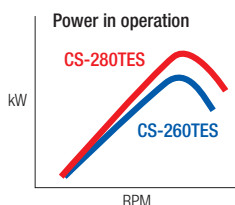

## CS-280TES Top Handle Chainsaw\*

**\*For trained  
tree surgeon  
operators only**

ECHO's CS-280TES is built for the professional user and has a new 26.9cc engine. The chainsaw's increased engine output of 1.04kW means it has a 9% higher cutting performance in comparison to its predecessor, the CS-260TES. It is also Stage 2 emissions compliant.

The wrap-around handle is designed to encourage industry best practice, requiring the operator to use both hands. This also helps to make it comfortable to use for extended periods of time.

The side access tensioning is easily accessible for chain adjustments. It is supplied with a 25cm guide bar.

### High Power & Excellent Cutting Performance

	CS-260TES	CS-280TES
Engine displacement	26.9cc	26.9cc
Output	0.86kW	1.04kW
Emission	ST1	ST2

### SPECIFICATIONS

Displacement	26.9cc
Dry weight*	3.0kg
Output	1.04kW
Guide bar length	25cm (10")
Fuel tank capacity	0.24 litres

\* without guide bar and chain

*ECHO's bar and chain oil  
provides excellent lubrication  
and ensures a smoothly  
performing chain*